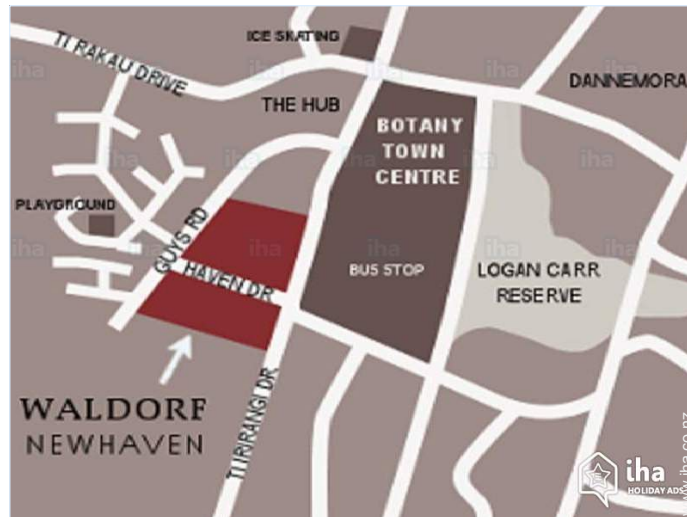

Holiday lettings
Auckland Region - North Island
"Newhaven Waldorf"

8
[Book now](#)

Route map

Location & Access

GPS coordinates in degrees, minutes, seconds: Latitude 36° 56'3"S - Longitude 174°54'34"E (Dwelling)

Address

→ 40 Haven Drive, Botany Downs
Manukau City
1001 Auckland City

• **Airport Auckland**

→ Auckland City, Auckland Region, North
Island, New Zealand
→ Distance : 7,5km
→ Time : 20'

• Auckland City : (10km)