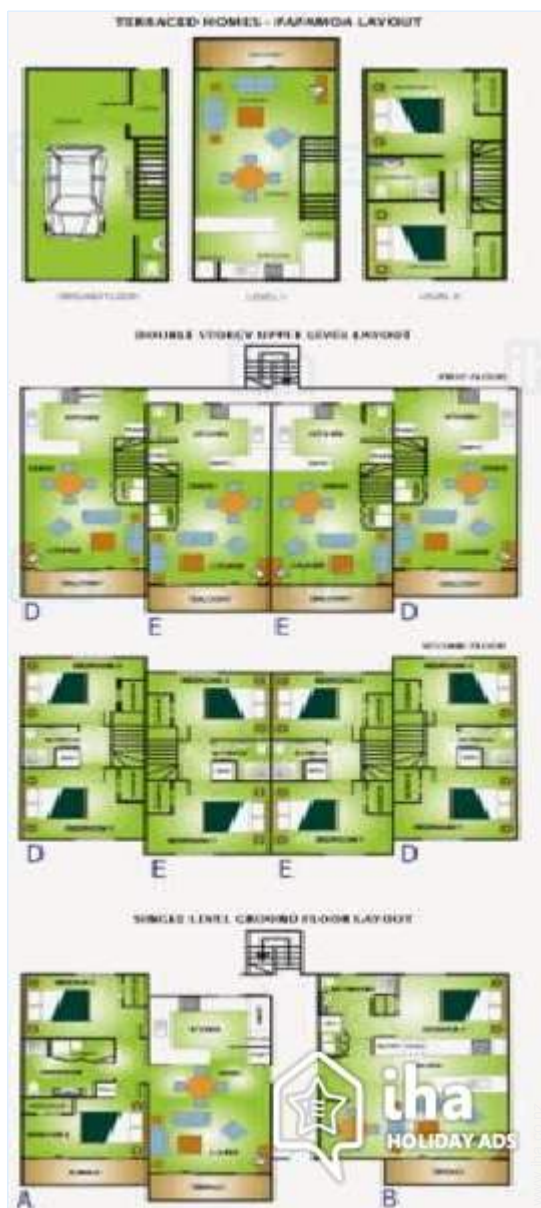

Interior

- **Receive up to :**
4 person(s) (2 adults, 2 children)
- **Liveable floor area :**
65m²
- **Interior layout :**
3 Room(s), 2 bedroom(s), 1 bathroom, 1 shower room, living room 12m², sitting room 11m², separate kitchen, dining room, dining area, mezzanine, tv room, reading room, fitness room, laundry room, pantry
- **Sleeps - bed(s) :**
1 king-size bed(s), 1 sofa bed(s) 2 pers, 2 single bed(s), 1 possible extra bed(s)
- **Guest facilities :**
T.V., videoplayer, telephone, fax, cable/satellite, internet access, high speed internet access, wardrobe, radio alarmclock, hair dryer, electric heating, Blinds, fire alarm
- **Appliances :**
Crockery/cuttlery, kitchen utensils, electric kettle, toaster, gas cooker, electric cooker, oven, micro-wave oven, extractor hood, refrigerator, freezer, dish washer, washing machine, clothes dryer, vacuum cleaner, iron, ironing board

Outside amenities

Floor plan

Photo album - 1

façade

leisure pursuits nearby

bedroom

bedroom

living room

Outside amenities

Photo album - 2

Guest facilities and furnishings

block of flats

façade

tennis

dining area

living room

Photo album - 3

kitchen

General

the flat

the flat

Flat-Apartments

bedroom

General