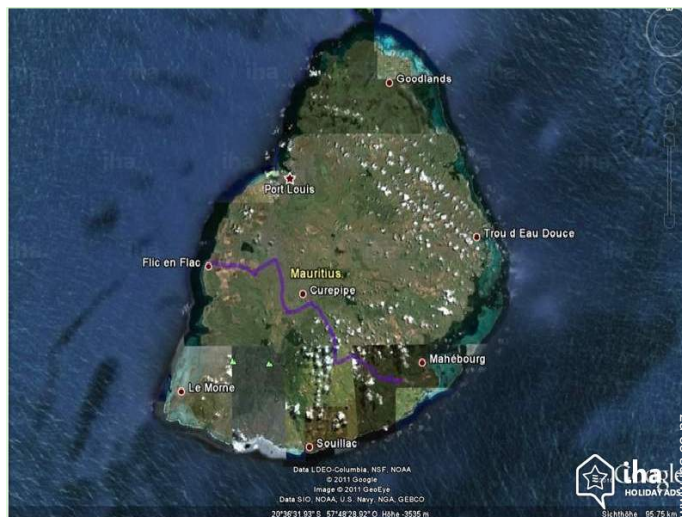

### Surroundings

- **Locality :**

Sea/ocean 50m  
Sandy beach 50m  
18 hole golf course 3km  
Waterfall 15km

- **Amenities :**

Village centre <50m  
Bus stop / bus station <50m  
Bike/mountain bike hire 100m  
Scooter/motorbike hire 100m  
Car rental 100m  
Scuba diving material hire 200m  
Breadshop 200m  
Local shops <50m  
Supermarket 200m  
Hairdressing salon 100m  
Internet cafe 100m  
Post office 200m  
Bank <50m  
Cash point <50m  
Chemist 200m  
Doctor 200m  
Hospital 7,5km  
Dispensing clinic 100m

sailing

Gîte - Self Catering  
Flic en Flac - Mauritius  
"The Blue Ocean Bungalow"

6

[Book now](#)

Route map

Location & Access

GPS coordinates in degrees, minutes, seconds: Latitude 20° 16'35.88"S - Longitude 57°22'16.1"E ([Dwelling](#))

Address

→ Nenuphar Bungalow

• [Airport Sir Seewoosagur Ramgoolam](#)

→ Plaisance, Mauritius Island, Mauritius

→ Distance : 49km

→ Time : 1h

• Flic en Flac : (100m)

• Port Louis : (23km)