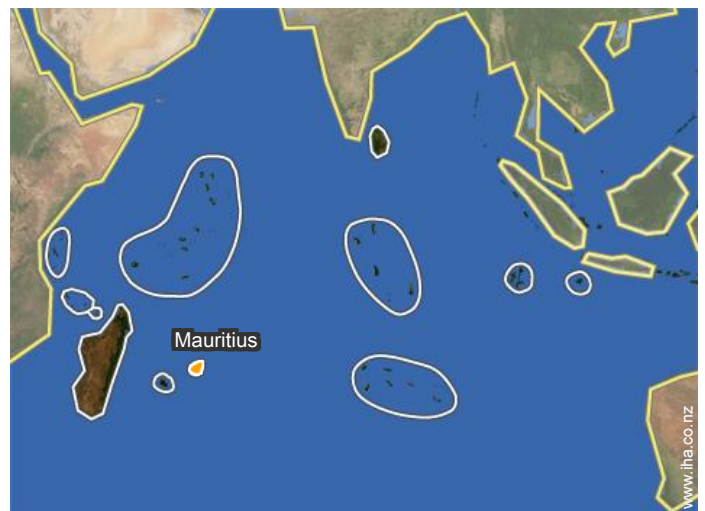

sailing

Gîte - Self Catering  
Flic en Flac - Mauritius  
"The Blue Ocean Bungalow"

6

[Book now](#)

Route map

Location & Access

GPS coordinates in degrees, minutes, seconds: Latitude 20° 16'35.88"S - Longitude 57°22'16.1"E ([Dwelling](#))

Address

→ Nenuphar Bungalow

• [Airport Sir Seewoosagur Ramgoolam](#)

→ Plaisance, Mauritius Island, Mauritius

→ Distance : 49km

→ Time : 1h

• Flic en Flac : (100m)

• Port Louis : (23km)

Contact

Spoken languages

Advert No. 5178

[www.ihaholidayads.co.nz](http://www.ihaholidayads.co.nz)

>> HOLIDAY LETTINGS

BOOK DIRECT WITH THE OWNERS

Location

Gîte - Self Catering  
Mauritius Island - Mauritius  
"The Blue Ocean Bungalow"